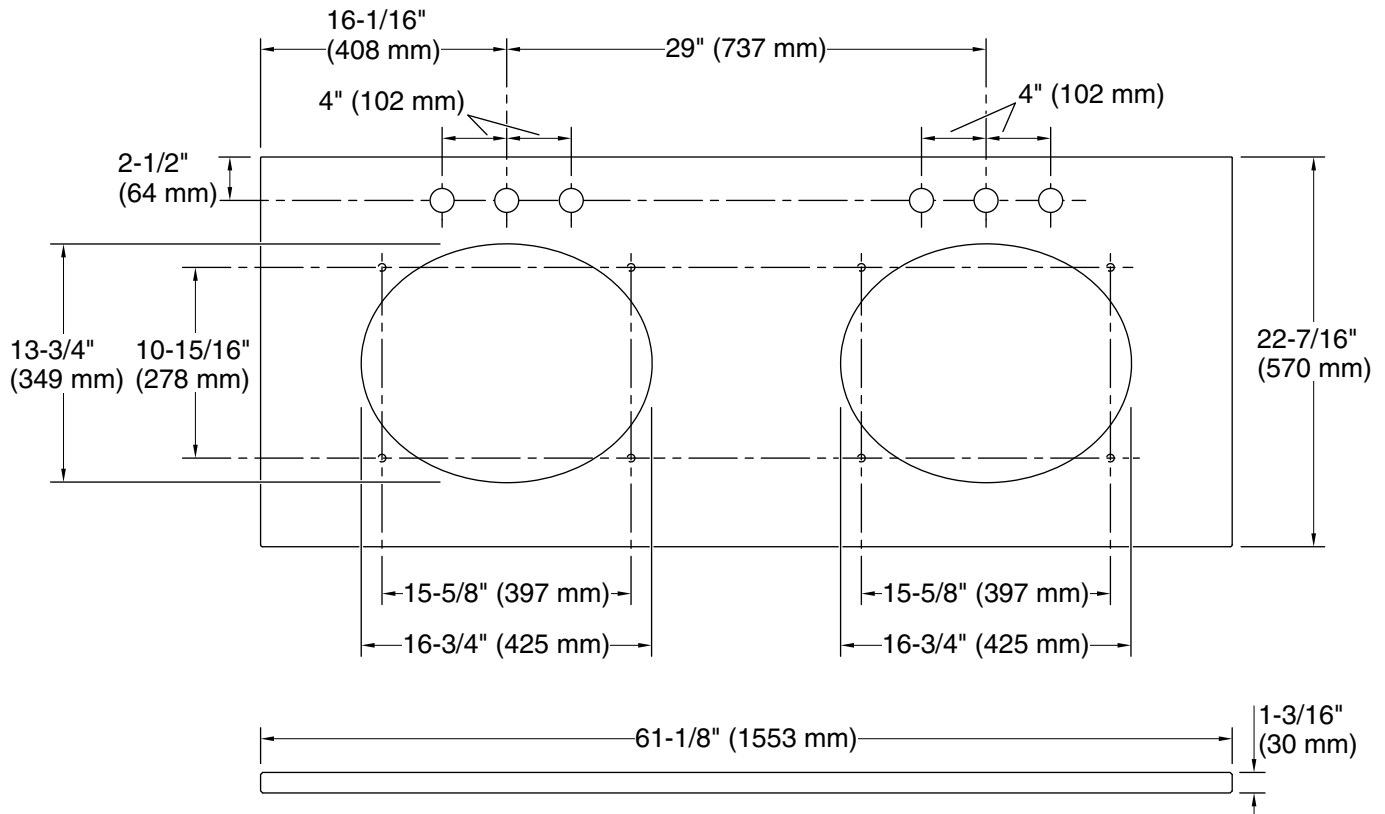

Material

- Silestone® quartz

Installation

- Vanity top
- Single faucet hole with pilot holes for optional 8" (203 mm) widespread faucet configuration

Recommended Products/Accessories

- K-2205 19-1/4" oval undermount bathroom sink, no overflow
- K-2881 19-1/4" oval undermount bathroom sink
- K-2874 19-1/2" round undermount bathroom sink
- K-2210 19-1/4" oval undermount bathroom sink with glazed underside

Optional Products/Accessories

- K-28265 Silestone® quartz 61" backsplash
- K-28266 Silestone® quartz side splash

Included Components

- Additional Components:
Mounting Screws

Codes/Standards

None Applicable

Technical Information

All product dimensions are nominal.

Installation: Vanity top/ITB

Number of deck holes: 1

holes:

Notes

Install this product according to the installation instructions.